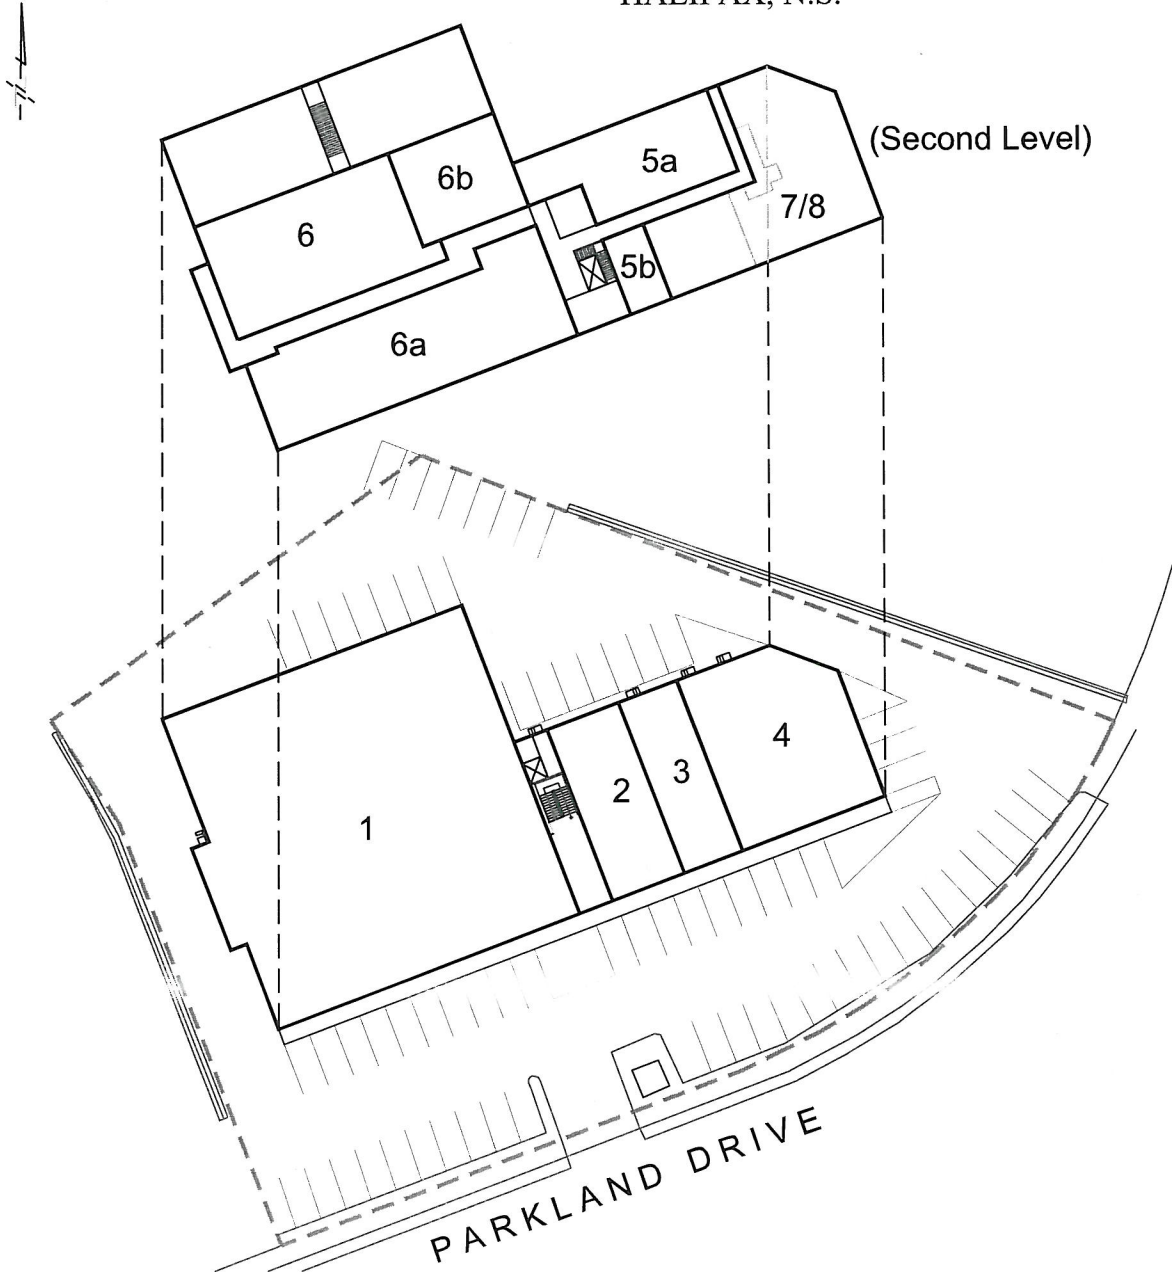

PARKLAND DRIVE PLAZA

HALIFAX, N.S.

PARKLAND DRIVE PLAZA

998 Parkland Drive
Halifax, N.S.

Tenant	sq.ft.
1. Atlantic Fabrics	12,000
2. Park West Physio	1,596
3. Little Caesars	1,300
4. Dental Centre	3,039

(Second Level)

5a. Available	1,653
5b. Available	576
6. Mayflower Medical	2,805
6a. Available	4,567
6b. Available	1,692
7/8. Plaza NS Office	2,999

www.plaza.ca

Fredericton
(506) 451-1826
Montreal
(514) 457-7007
Halifax
(902) 468-8688
Toronto
(416) 361-5892