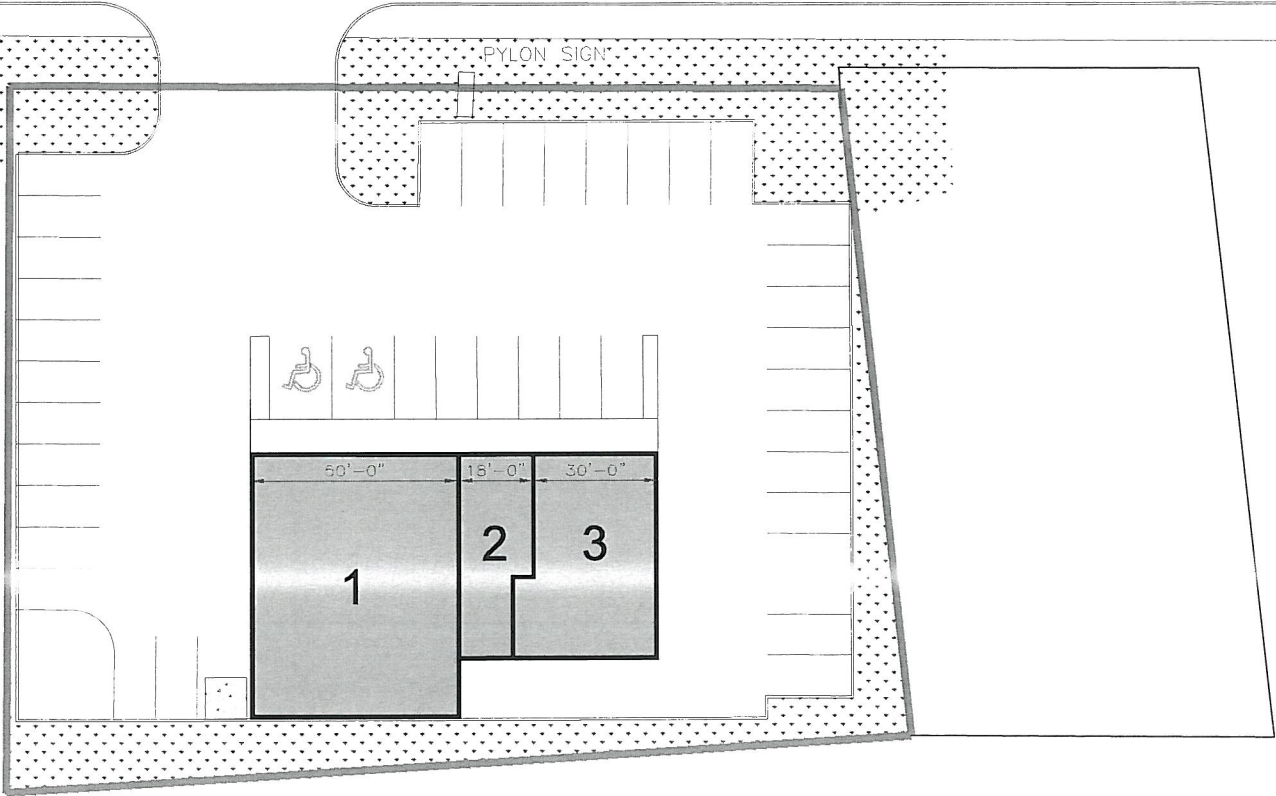

COLE HARBOUR ROAD PLAZA

DARTMOUTH, N.S.

HUGH ALLEN
DRIVE

COLE HARBOUR ROAD

PYLON SIGN

Cole Harbour Road Plaza
960 COLE HARBOUR ROAD
DARTMOUTH, NOVA SCOTIA

Tenant	sq.ft.
1. Sherwin Williams	3,147
2. Available	1,200
3. Available	1,200

www.plaza.ca

Fredericton
(506) 451-1826
Montreal
(514) 457-7007
Halifax
(902) 468-8688
Toronto
(416) 361-5892