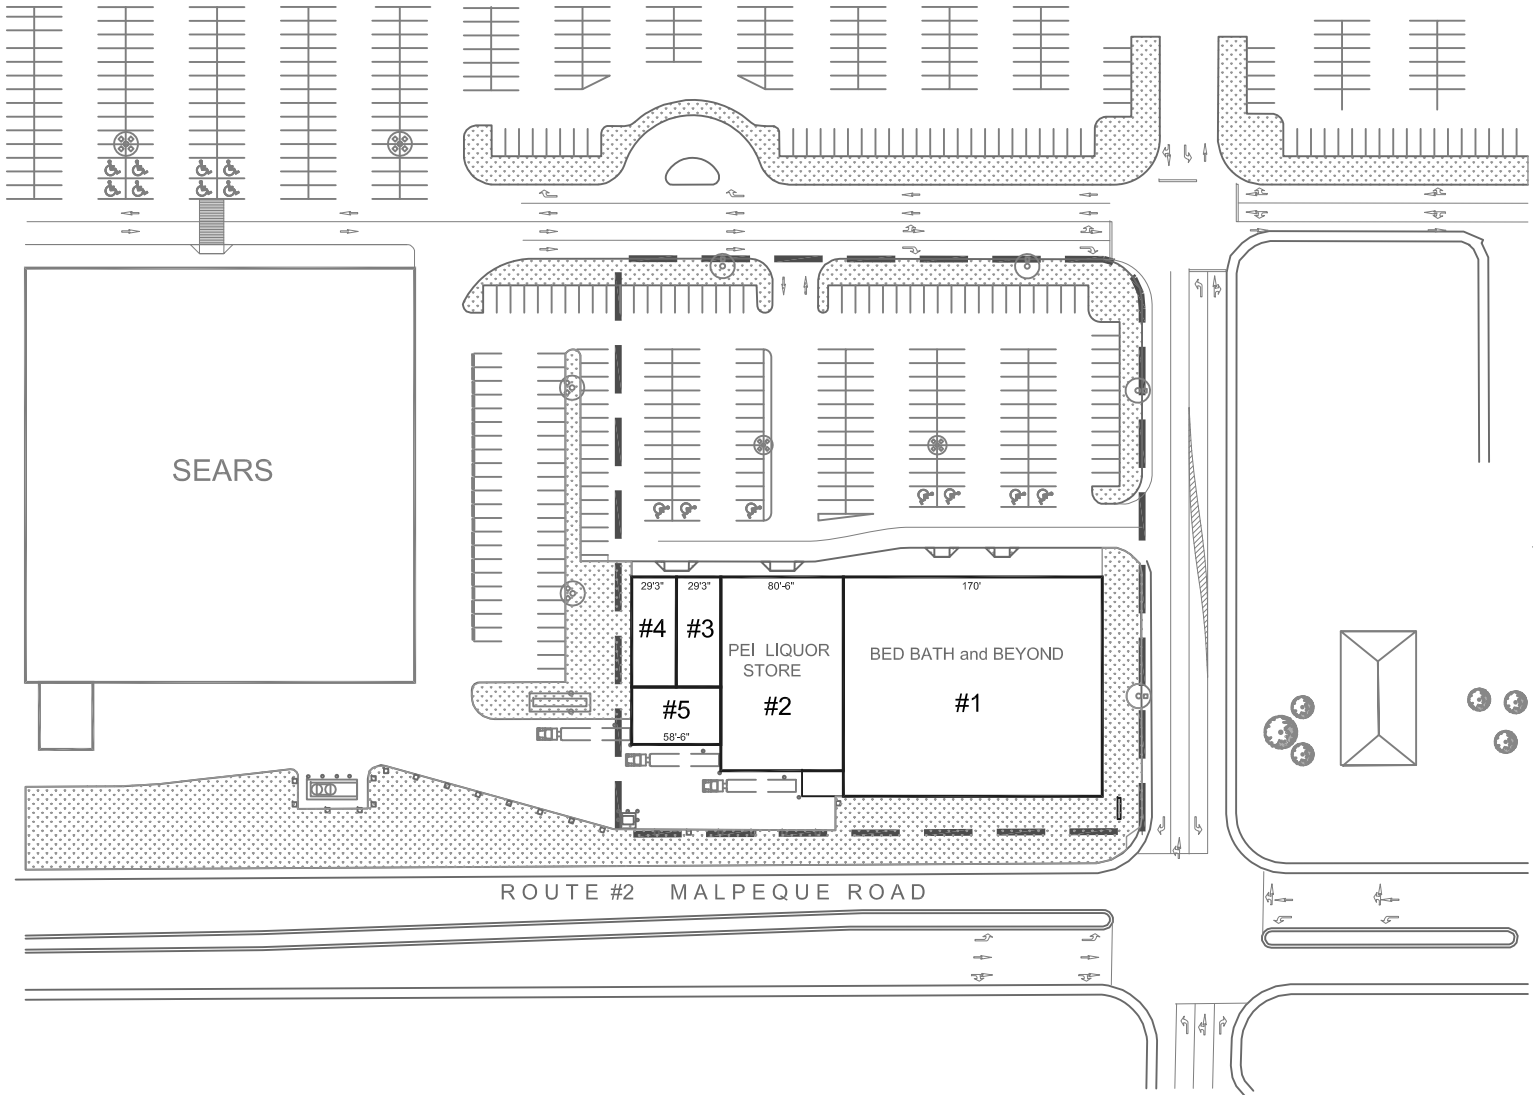

193 MALPEQUE ROAD PLAZA

CHARLOTTETOWN, P.E.I.

193 MALPEQUE ROAD

193 Malpeque Road
Charlottetown, P.E.I.

Tenant	sq.ft.
1. Bed Bath and Beyond	25,000
2. PEI Liquor Store	10,160
3. CAA Atlantic	2,115
4. Golf P.E.I.	2,115
5. Plaza Video	2,120

PLAZA
RETAIL REIT

www.plaza.ca

Fredericton
(506) 451-1826

Montreal
(514) 457-7007

Halifax
(902) 468-8688

Toronto
(416) 361-5892