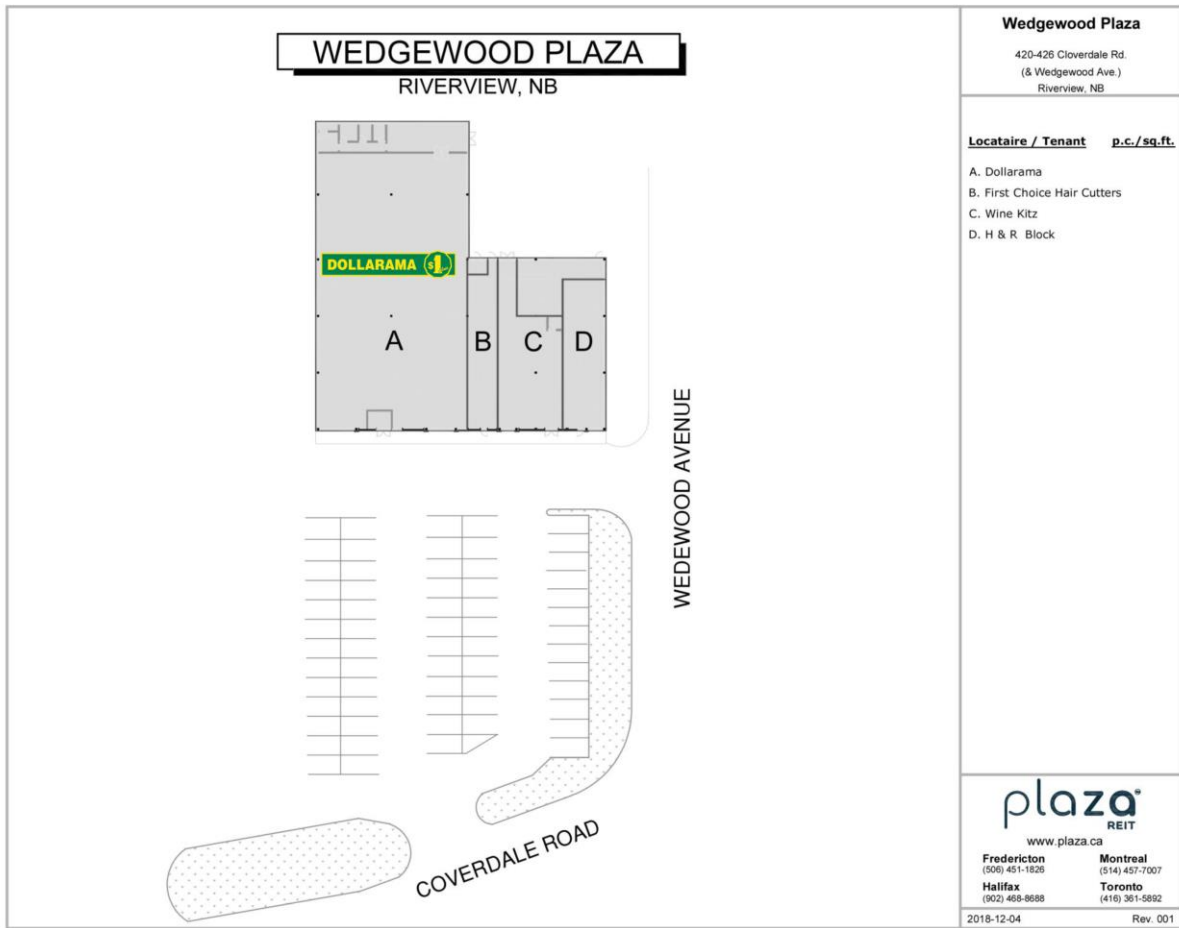

Wedgewood Plaza is centrally located at the corner of Wedgewood Road and Coverdale Road, across the street from Riverview's Atlantic Superstore.

	GLA approx. 14,000 sq.ft		4 Stores / Services		13,625 Vehicles per day
---	--------------------------	---	------------------------	---	----------------------------