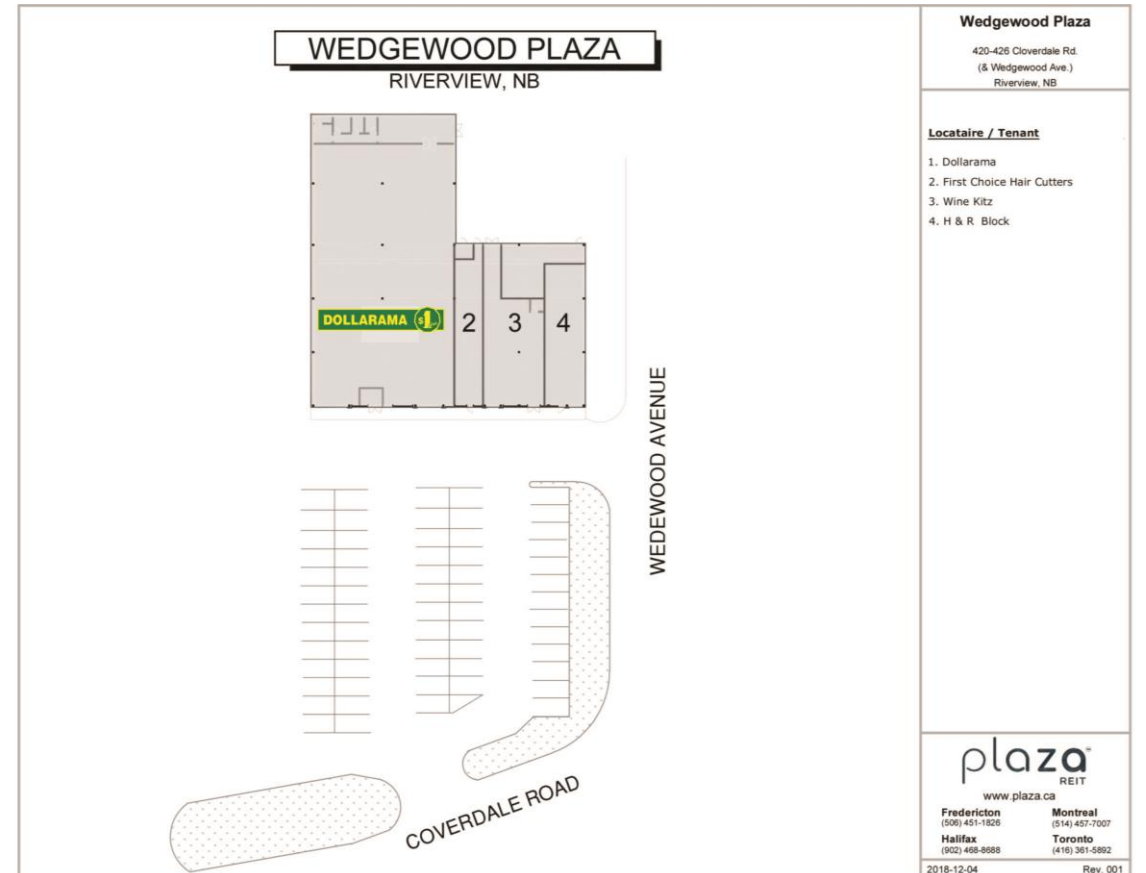

Wedgewood Plaza is centrally located at the corner of Wedgewood Road and Coverdale Road, across the street from Riverview's Atlantic Superstore.

GLA approx. 14,000 sq.ft

4 Stores / Services

12,094 Vehicles per day