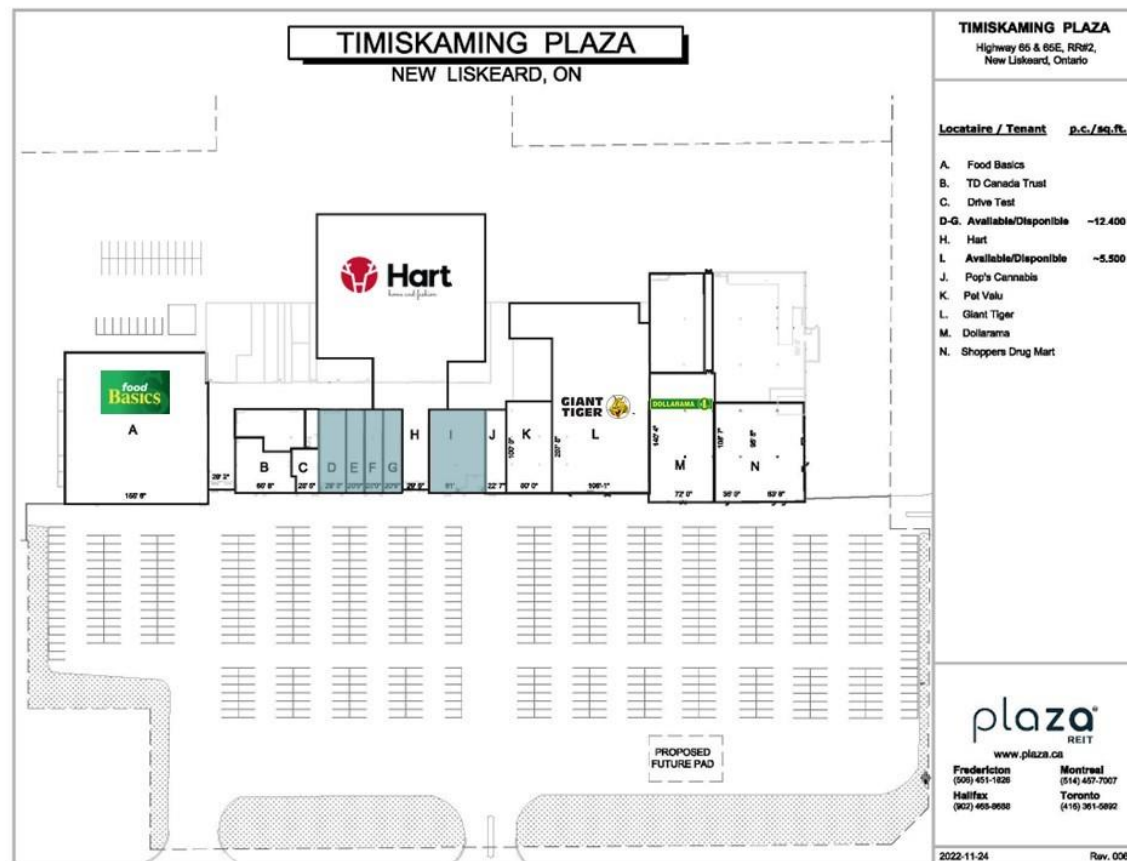

This centre has been recently redeveloped from an enclosed mall to a convenience-strip. It is anchored by Food Basics, Dollarama and Giant Tiger.

 GLA approx. 88,500 sq. ft.
  9 Stores / Services
  13,999 vehicles per day