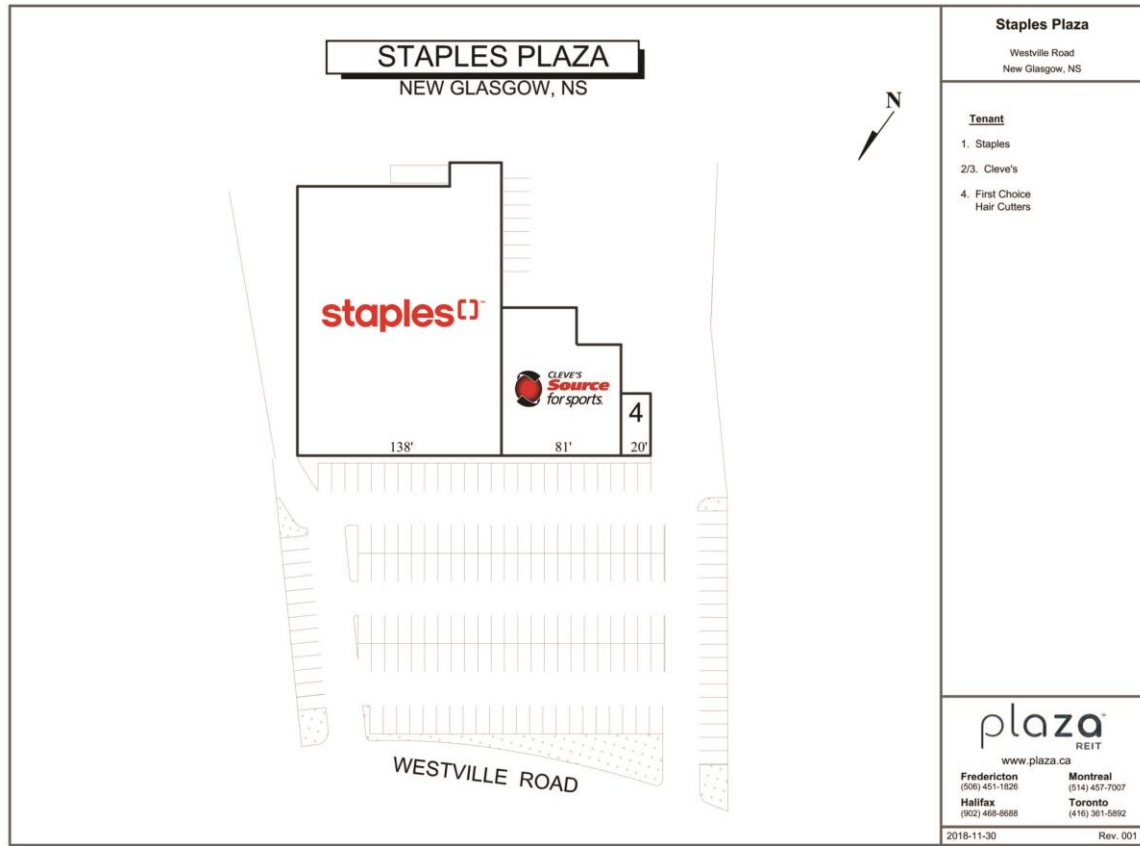

Staples Plaza in New Glasgow is located across the street from Walmart and Canadian Tire, and adjacent to Atlantic Superstore.

	GLA approx. 33,500 sq.ft		3 Stores / Services		6,864 vehicles per day
---	--------------------------	---	---------------------	---	------------------------