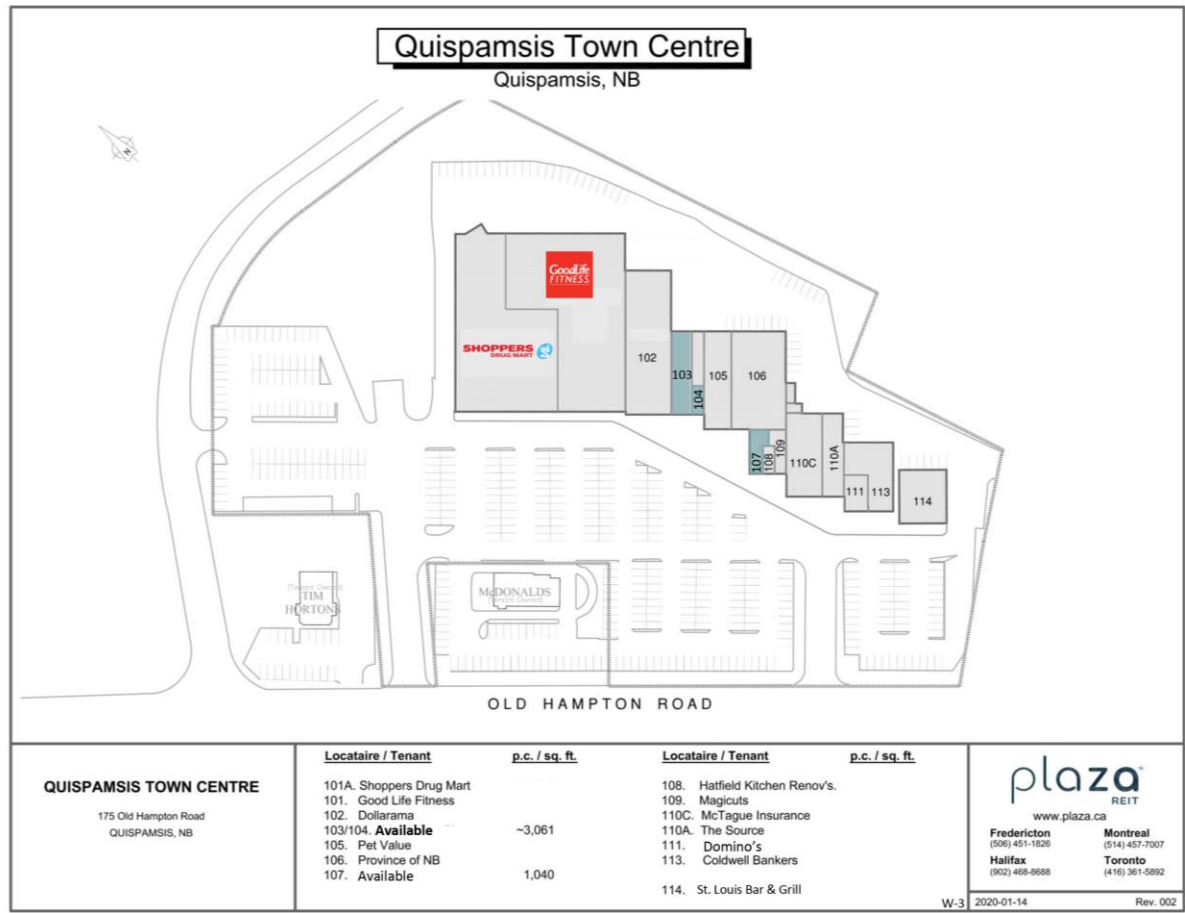

Quispamsis Town Centre is located in the heart of Rothesay/Quispamsis, an affluent suburban area just east of Saint John. This neighbourhood convenience centre is anchored by Shoppers Drug Mart and GoodLife Fitness, and located immediately across the street from Canadian Tire.

	GLA approx. 88,000 sq.ft		12 Stores / Services		2,775 vehicles per day
---	--------------------------	---	-------------------------	---	---------------------------

	0-5 minute drive	0-10 minute drive	0-15 minute drive
 Total Population	9,613	25,516	40,720
 Daytime population	5,226	8,461	31,084
 Average Household Income	\$118,479	\$127,334	\$114,049
 Median Age	43.9	42.8	43.2