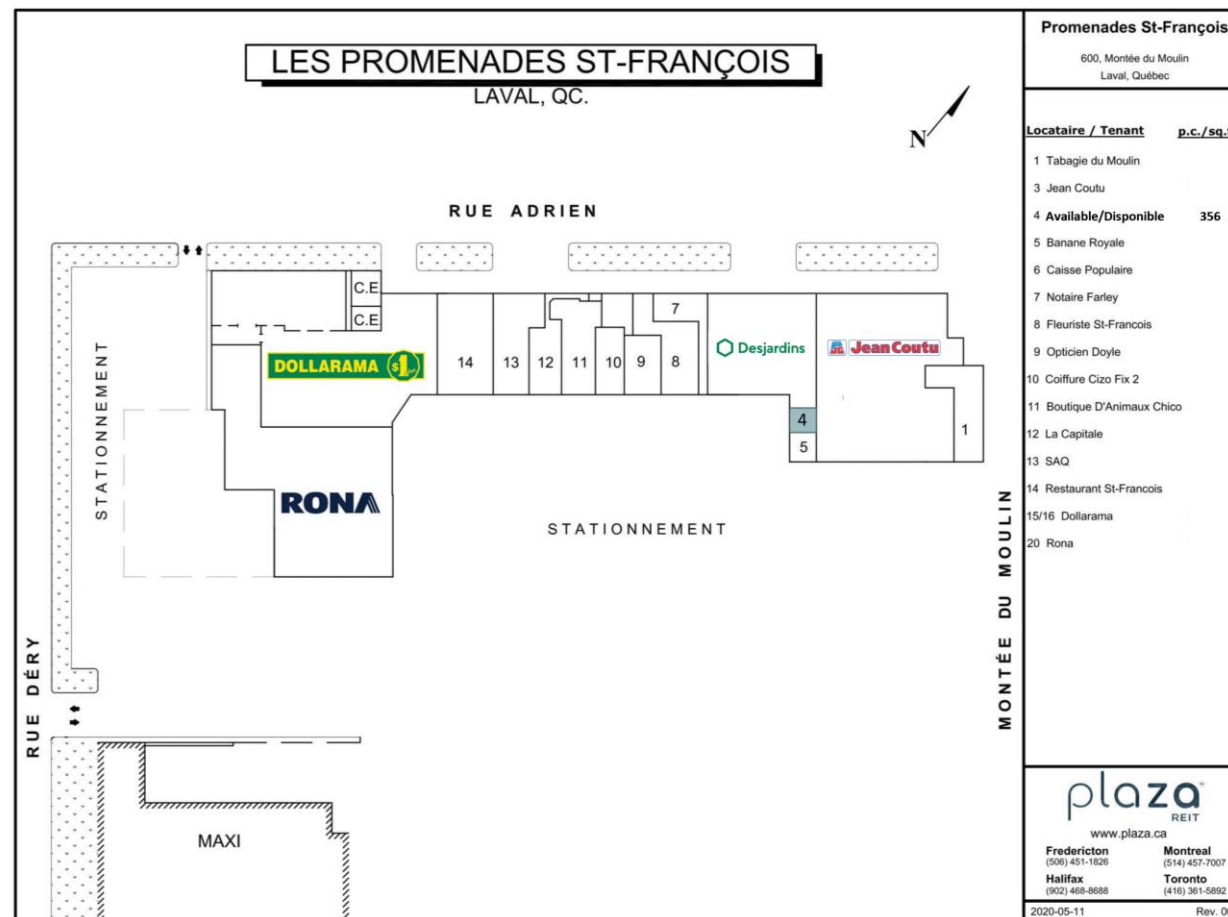

Les Promenades St-François is a community strip mall comprising Rona, Jean Coutu and Caisse Populaire Desjardins, and is shadow-anchored by Maxi.

Les Promenades St-François est un centre commercial communautaire composé de Rona, Jean Coutu, la Caisse Populaire Desjardins et a proximité de Maxi.

GLA/SCU approx./env. 60,500 sq.ft./pi.ca.

14
Stores / Services
Magasins / Services

2,695
vehicles per day
véhicules par jour

	0-5 minutes drive / de route	0-10 minutes drive/de route	0-15 minutes drive/de route
 population/ Population totale*	14,610	38,794	292,261
 Daytime population/ Population de jour*	1,284	10,240	140,963
 Average Household Income/ Revenu moyen des ménages *	\$91,973	\$87,445	\$82,862
 Median Age/ Âge median*	39.4	42.2	43.5