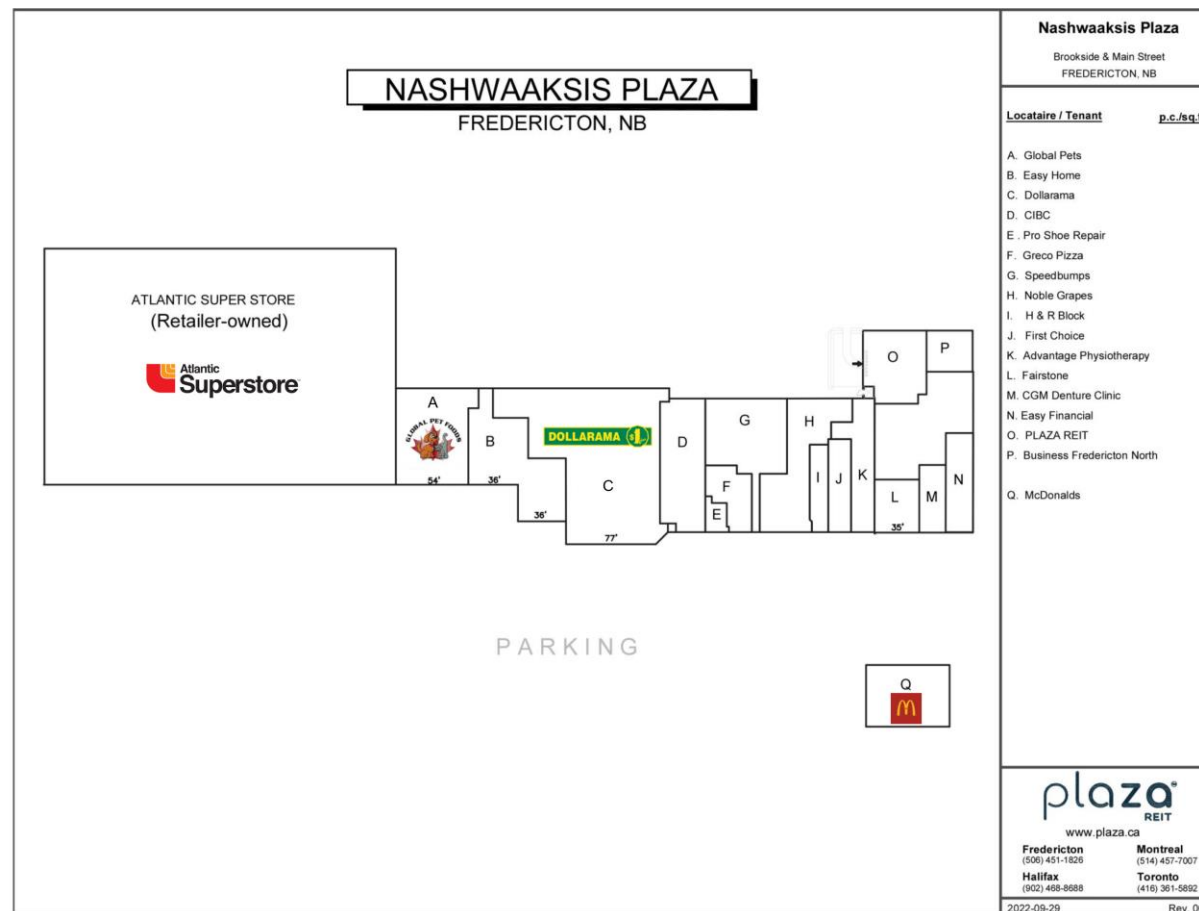

Strategically located at the intersection of Main Street and Brookside Drive, the Nashwaaksis Plaza is the largest strip plaza on Fredericton's North Side and is shadowed anchored by the Atlantic Superstore.

 GLA approx. 55,500 sq.ft

 17 Stores / Services

 15,889 vehicles per day

	0-5 minutes drive / de route	0-10 minutes drive/de route	0-15 minutes drive/de route
 Total population/ Population totale*	27,806	58,154	72,215
 Daytime population/ Population de jour*	34,772	51,040	59,970
 Average Household Income/ Revenu moyen des ménages *	\$76,730	\$82,064	\$86,662
 Median Age/ Âge median*	41.8	41.1	41.6