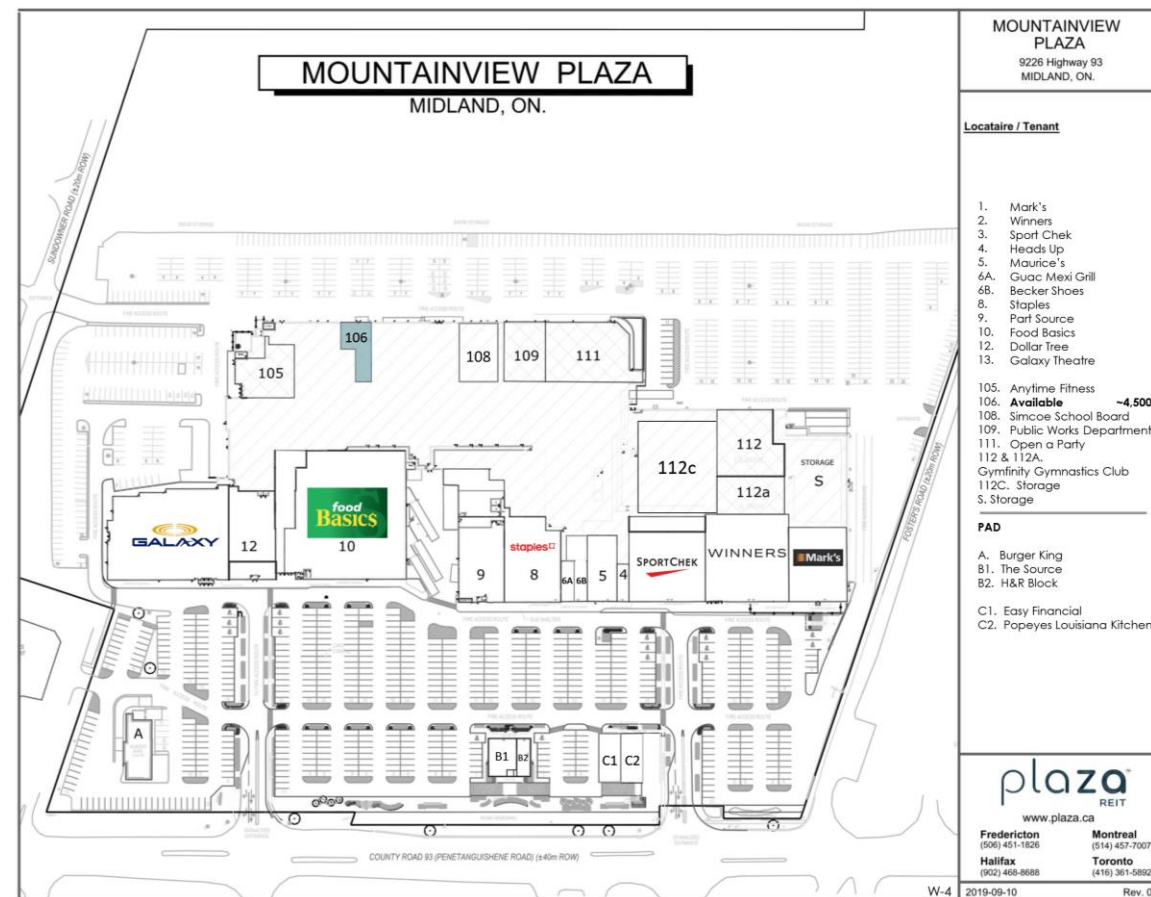

This centre has been recently redeveloped from an enclosed mall to a convenience-strip. It is anchored by Food Basics and Galaxy.

 GLA approx. 224,000 sq. ft.
  22 Stores / Services
  8,107 vehicles per day