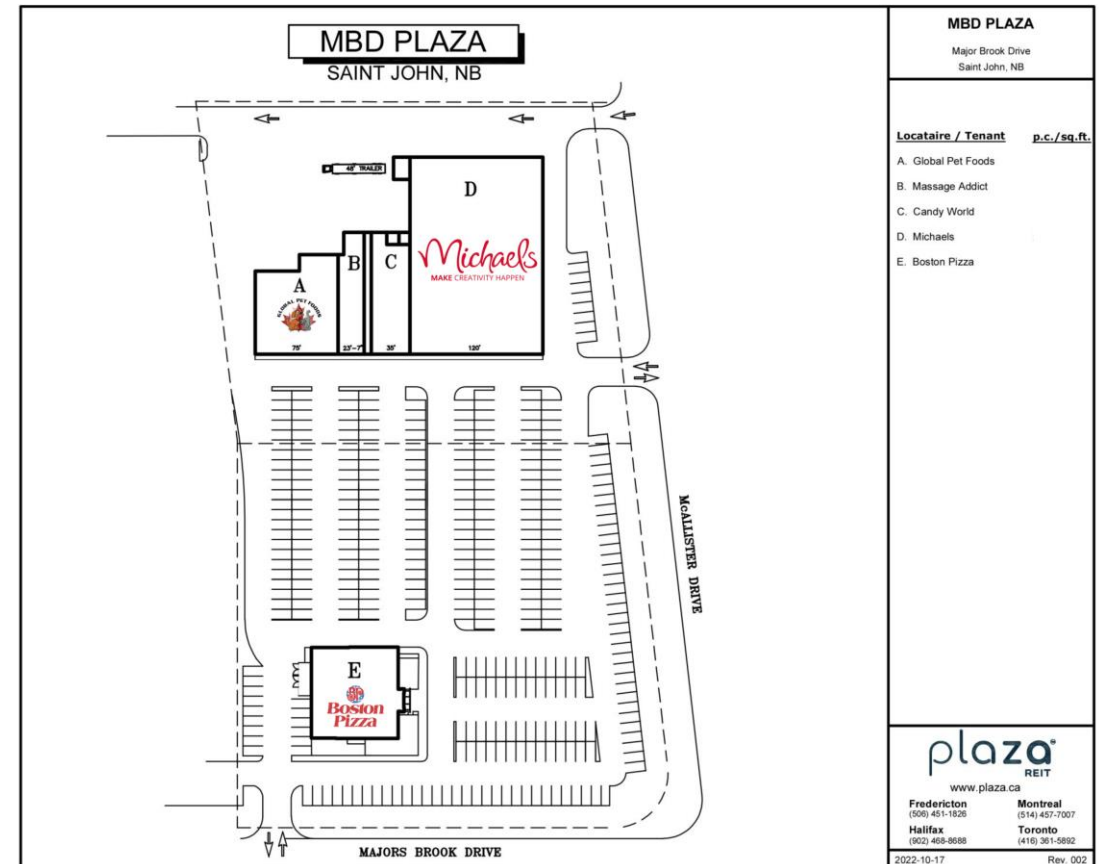

MBD Plaza is strategically located at the intersection of McAllister Drive and Majors Brook Drive in the heart of Saint John's dominant retail district.

GLA approx. 40,500 sq.ft

5 Stores / Services

12,466 vehicles per day