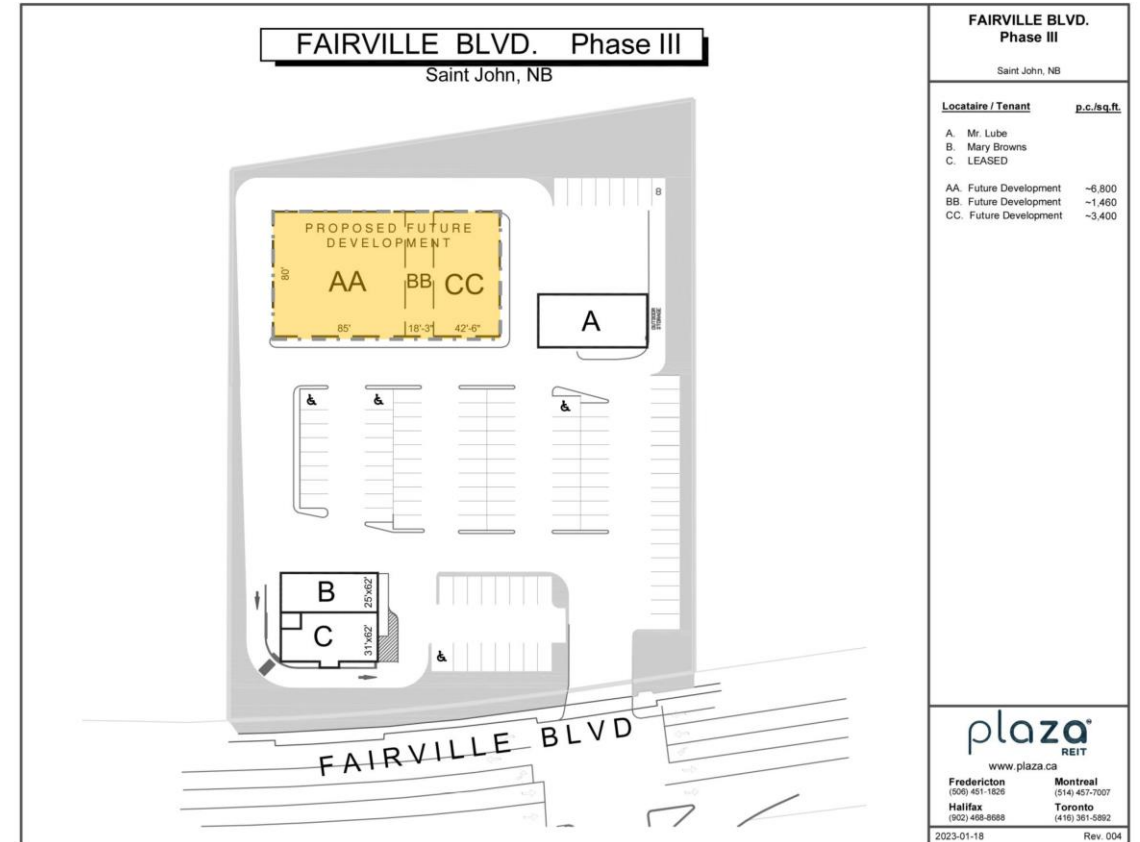

Located on busy Fairville Boulevard in Saint John's West Side, this centre is anchored by Sobeys and Dollarama, and shadow-anchored by Canadian Tire.

GLA approx. 117,000 sq.ft

18  
Stores / Services

17,125  
vehicles per day