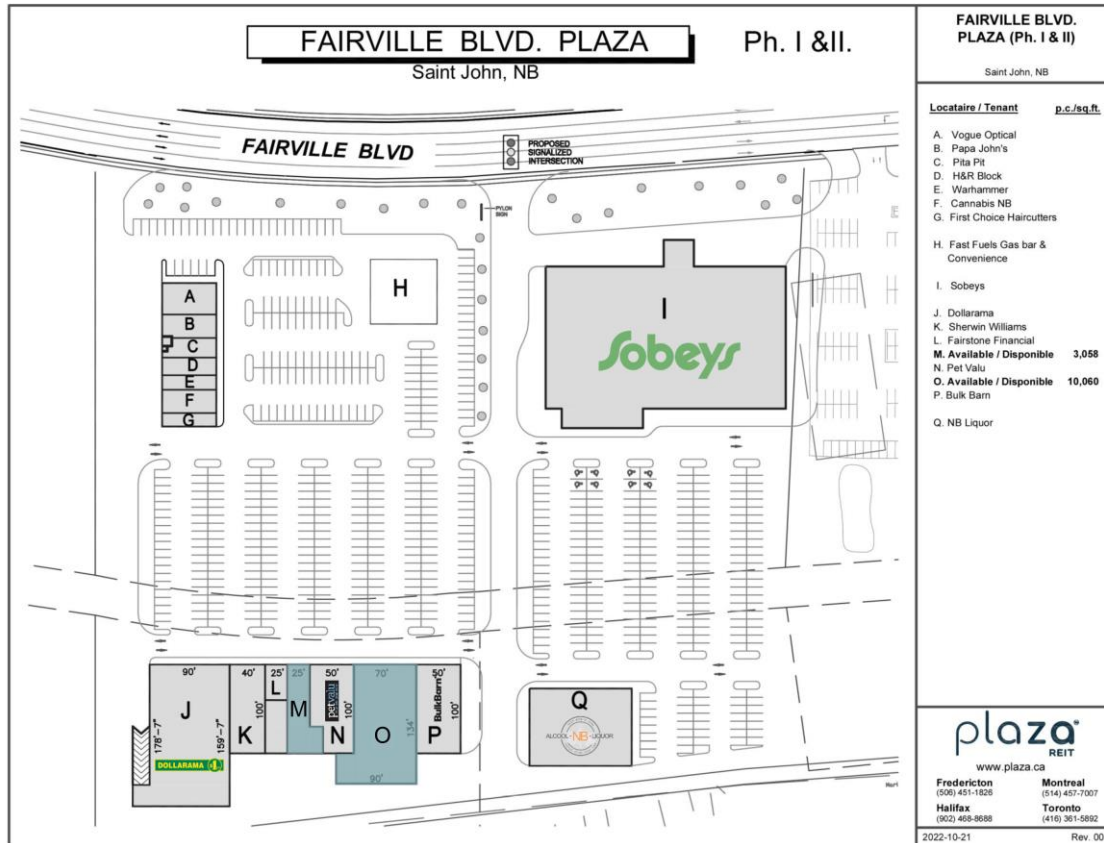

Located on busy Fairville Boulevard in Saint John's West Side, this centre is anchored by Sobeys and Dollarama, and shadow-anchored by Canadian Tire.

GLA approx. 117,000 sq.ft

18  
Stores / Services

17,125  
vehicles per day